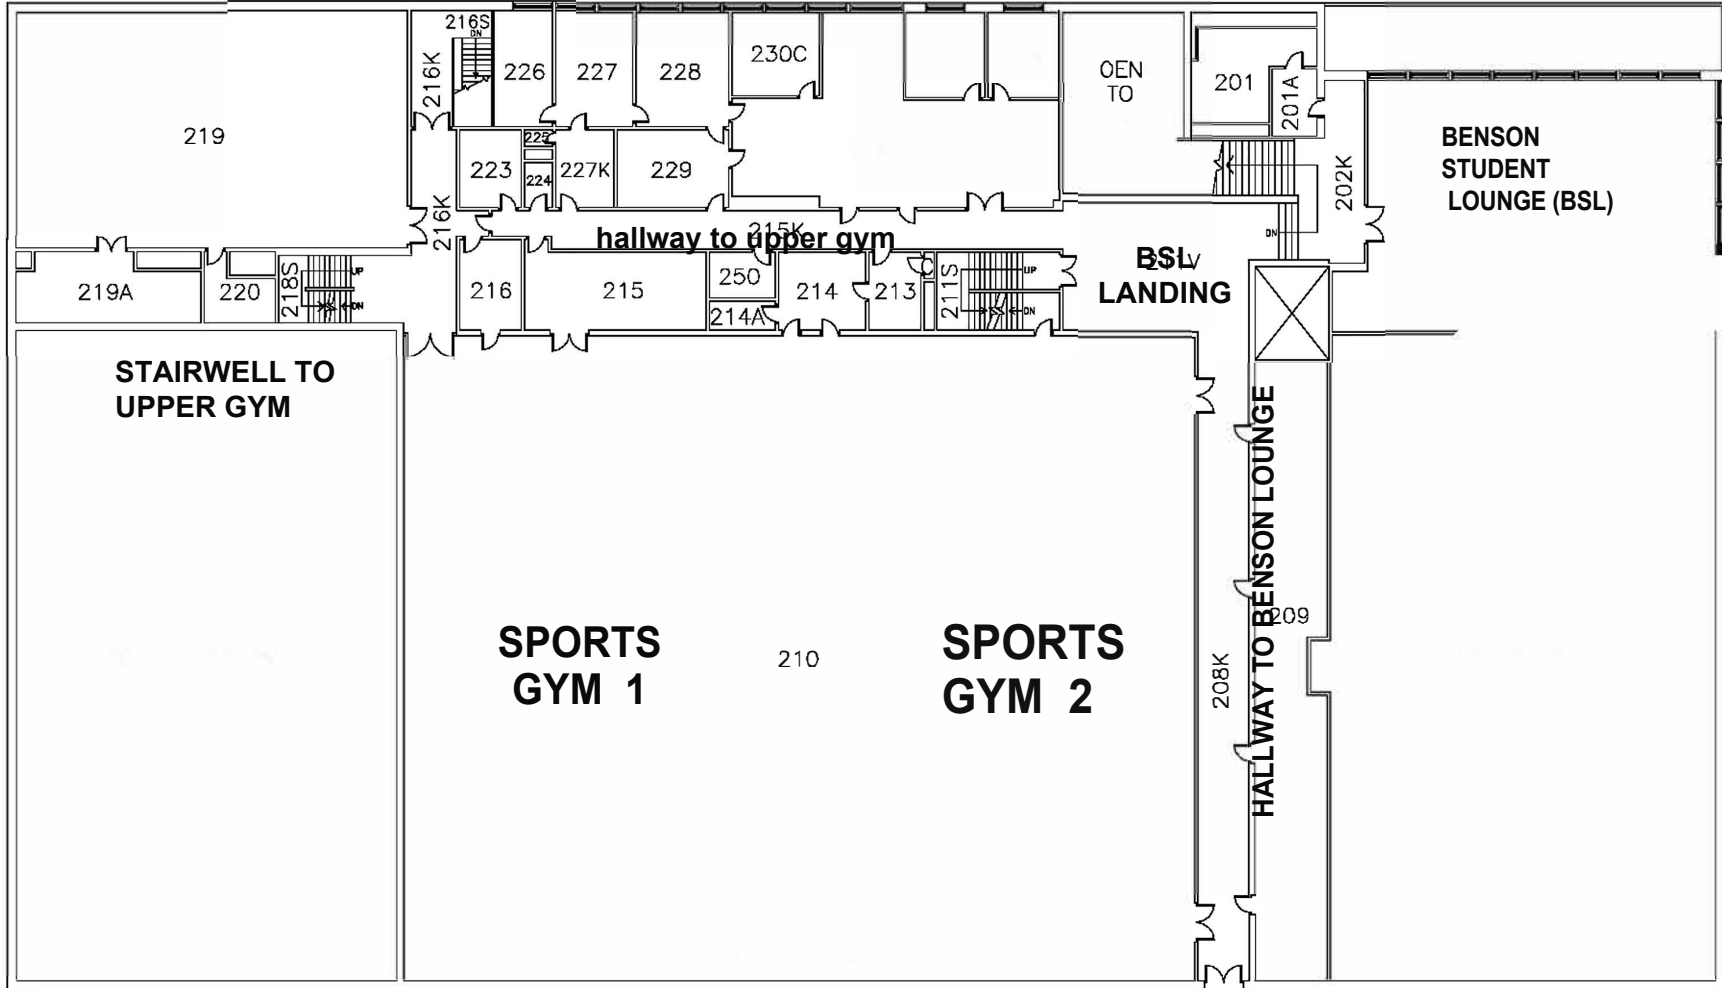

**SPORTS GYM; BENSON STUDENT LOUNGE + LANDING
ACCESS TO UPPER GYM**

enter here from second floor stairwell

University of Toronto
Office of Space Management

Clara Benson Building

Bldg #68
2nd Floor

97/08

Revisions

DWG. #
3 of 5